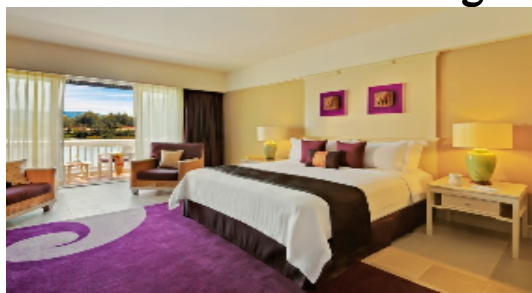

3D2N Angsana Laguna Phuket

Sun-kissed beaches, turquoise seas and beautiful sunsets make up the island paradise of Phuket, Thailand. Come celebrate the opening of the new and stylish Angsana Laguna Phuket with us in a beautiful beachfront setting by the Andaman Sea

Issued 24 November 2011 (supersede September)
 Travel Validity: 01 December – 31 March 2012 (Complete stay)

Tour Code: HKT – 028 – PK (110 / 90)
 Booking Validity: by 21/03/12

Room Type	Adult			Child			Extension Per Night (With Breakfast)	
	Single	Twin	Triple	Half Twin	With Bed	Without Bed	Single Twin	Triple
Laguna Room	798	478	458	448	398	178	325	405
Laguna Grand Room	978	568	528	538	458	178	410	490
Stay from 27/12 – 14/01 at a surcharge of \$156 per room night. Minimum 05 nights consecutive stays is required								

Package Inclusions

- Return airfare to Phuket on Silk Air (Booking class “Q”, YE2/7D)
- 2 consecutive nights stay with daily

Value added

Thai 3000 resort credit per stay applicable on Food & Beverage, Spa and the Gallery.
 20% Discount on Angsana Spa Treatment
 Complimentary scheduled kid’s daily activities